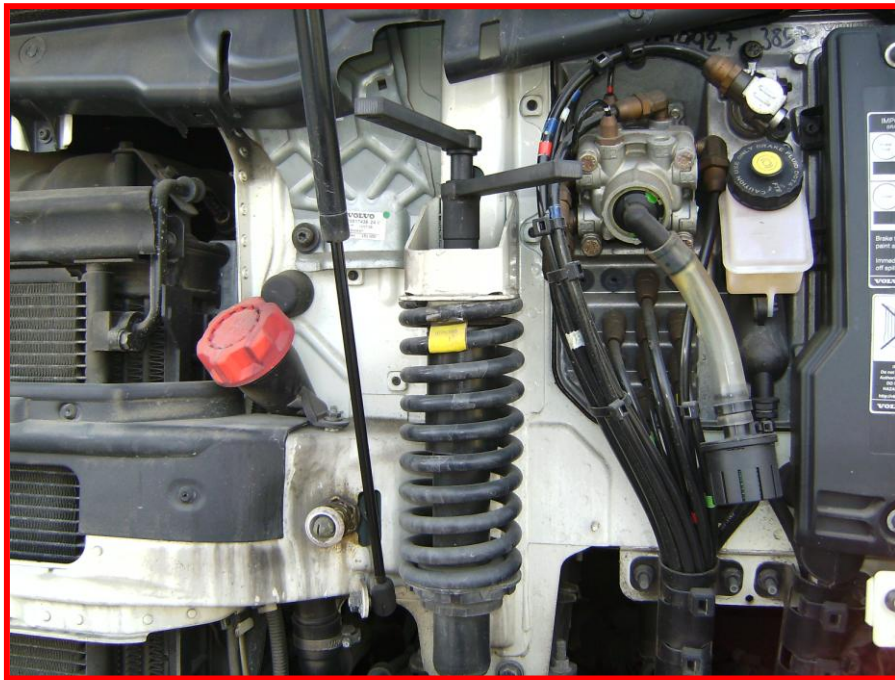

H.C.B-A1246

VOLVO TRUCK CAB SHOCK ABSORBER UPPER BASE NUT EXTRACTOR / INSTALLER

- For extracting and installing the shock absorber upper base nut of VOLVO Truck.
- Application: VOLVO Truck

H.C.B-A1246

VOLVO TRUCK CAB SHOCK ABSORBER UPPER BASE NUT EXTRACTOR / INSTALLER

- For extracting and installing the shock absorber upper base nut of VOLVO Truck.
- Application: VOLVO Truck