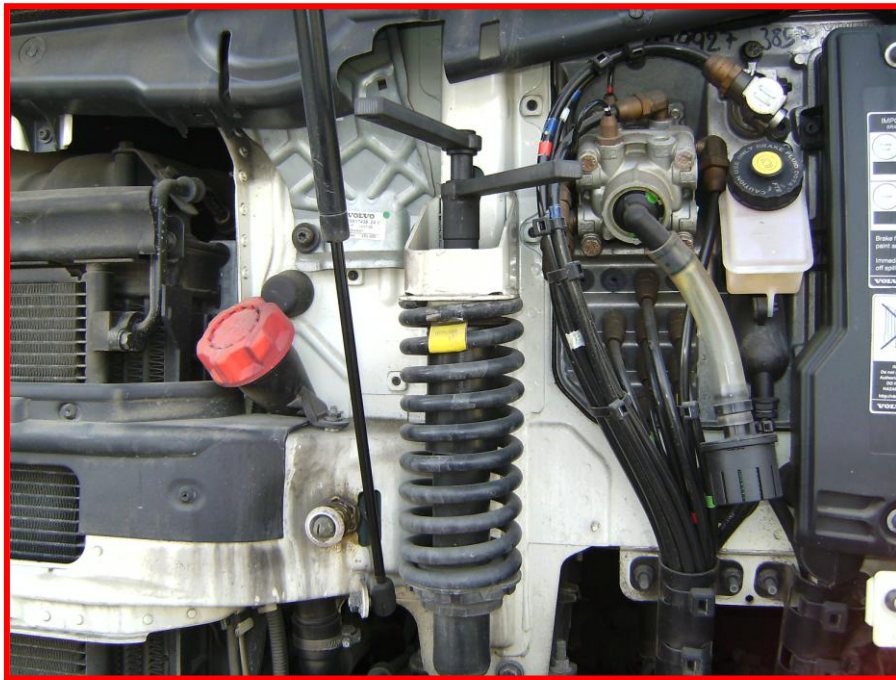

H.C.B-A1246

VOLVO TRUCK CAB SHOCK ABSORBER UPPER BASE NUT EXTRACTOR / INSTALLER

- For extracting and installing the shock absorber upper base nut of VOLVO Truck.
- Application: VOLVO Truck

H.C.B-A1246

VOLVO TRUCK CAB SHOCK ABSORBER UPPER BASE NUT EXTRACTOR / INSTALLER

- For extracting and installing the shock absorber upper base nut of VOLVO Truck.
- Application: VOLVO Truck