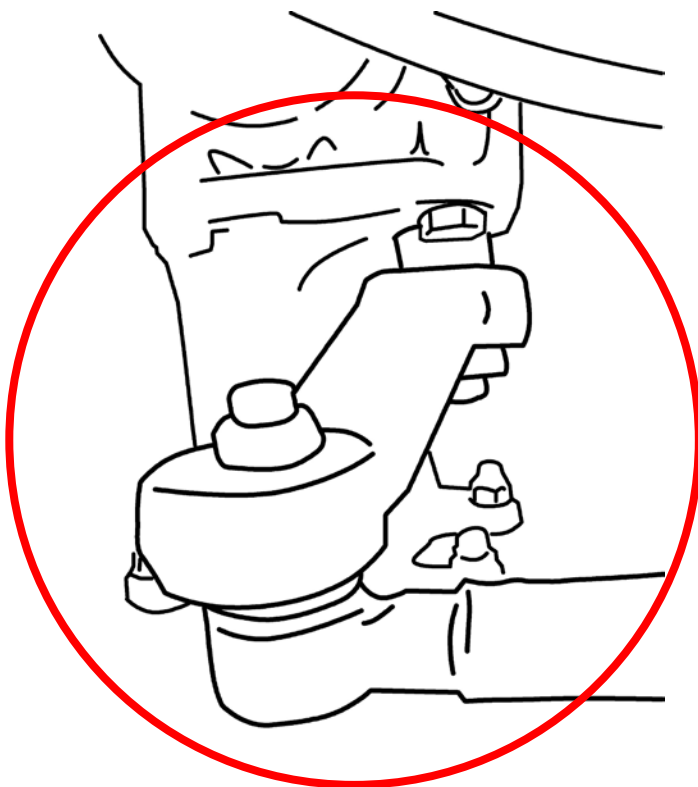

H.C.B-A1242

BENZ ACTROS PITMAN ARM PULLER

(Dr. 3/4", 42 mm)

- Save time and labor.
- No need to destroy the pitman arm.
- Applicable: Benz Actros & MAN 414

H.C.B-A1242

BENZ ACTROS PITMAN ARM PULLER

(Dr. 3/4", 42 mm)

- Save time and labor.
- No need to destroy the pitman arm.
- Applicable: Benz Actros & MAN 414