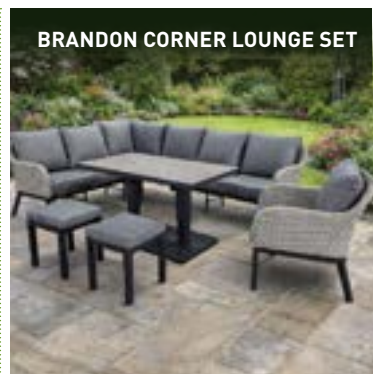

ONLY €1,399

OAKLEY ANTIQUE MOSS 8 SEATER OVAL SET

ONLY €1,399

ETON ROUND 6 SEATER SET

WAS €1,999

NOW €1,599

BRANDON CORNER LOUNGE SET

WAS €2,199