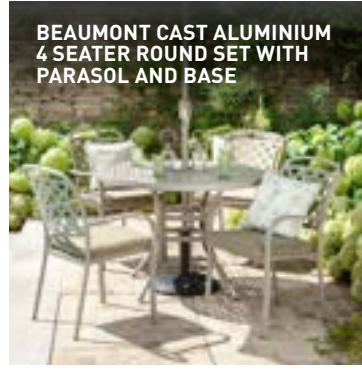

Est. 1960
Stakelums
Helping You Build, Create, and Grow

OUTDOOR LIVING

SOLANA ALUMINIUM FRAMED WHEELED LOUNGER

ONLY €199

HAMPTON LOUNGER

ONLY €249

BEAUMONT CAST ALUMINIUM 4 SEATER ROUND SET WITH PARASOL AND BASE