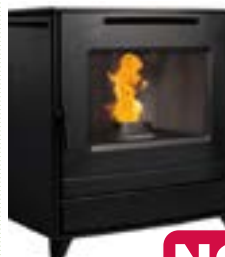

elcofire
ELCOFIRE STRATA 17
FREE STANDING BOILER
PELLET STOVE
4.5-15kW

FREE PELLETS

SAVE
€200

WAS €4,850

NOW €4,650

elcofire
ELCOFIRE STRATA 25
FREE STANDING BOILER
PELLET STOVE
4.5-24kW

FREE PELLETS

SAVE
€200

WAS €5,250

NOW €5,050