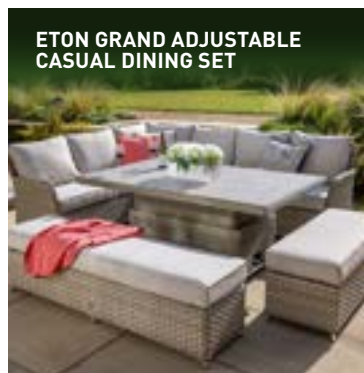

NOW €1,699

HARLO GREEN LOUNGE CASUAL SET

WAS €2,199

NOW €1,699

ETON GRAND ADJUSTABLE CASUAL DINING SET

WAS €2,499

NOW €1,999

ARLEY PREMIUM 6 SEATER RECTANGLE SET