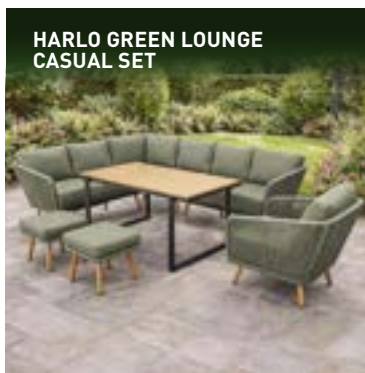

NOW €1,699

HARLO GREEN LOUNGE CASUAL SET

WAS €2,199

NOW €1,699

ETON GRAND ADJUSTABLE CASUAL DINING SET

WAS €2,499

NOW €1,999

ARLEY PREMIUM 6 SEATER RECTANGLE SET