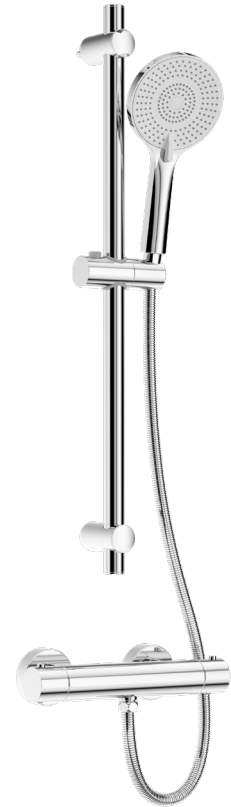

ALITA

Bar Valve Kit

CODE	• Chrome	USH0023
	• Matt Black	USH0230
	<ul style="list-style-type: none"> • Thermostatic Cool Touch shower valve • Fast fix brackets supplied • 1.5m stainless steel hose • Stainless steel rail • 3 Function handset 	
STANDARD	EN-1111-2017	
FLOW RATE	Optional 6 l/min flow restrictor included	
FIXINGS	Supplied	
DIMENSIONS	See Technical Drawing Below	

Bar	Litres per min
0.2	5.21
0.5	7.5
1	10.5
1.5	12.9
3.5	14.7