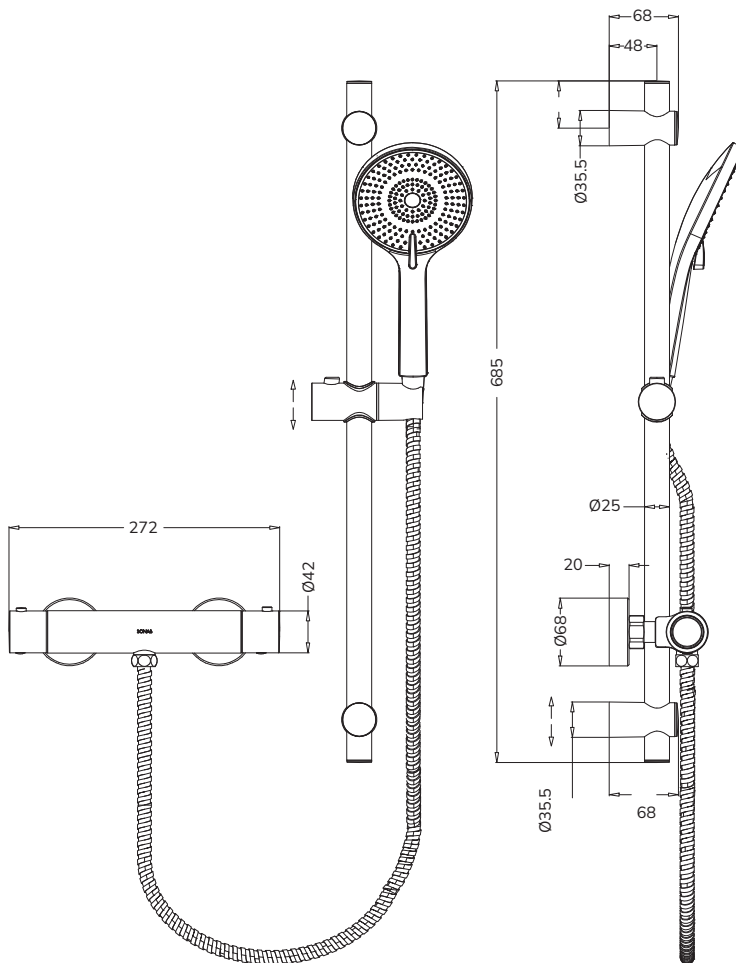

ALITA

Bar Valve Kit

CODE	• Chrome	USH0023
	• Matt Black	USH0230
	<ul style="list-style-type: none"> • Thermostatic Cool Touch shower valve • Fast fix brackets supplied • 1.5m stainless steel hose • Stainless steel rail • 3 Function handset 	
STANDARD	EN-1111-2017	
FLOW RATE	Optional 6 l/min flow restrictor included	
FIXINGS	Supplied	
DIMENSIONS	See Technical Drawing Below	

Bar	Litres per min
0.2	5.21
0.5	7.5
1	10.5
1.5	12.9
3.5	14.7