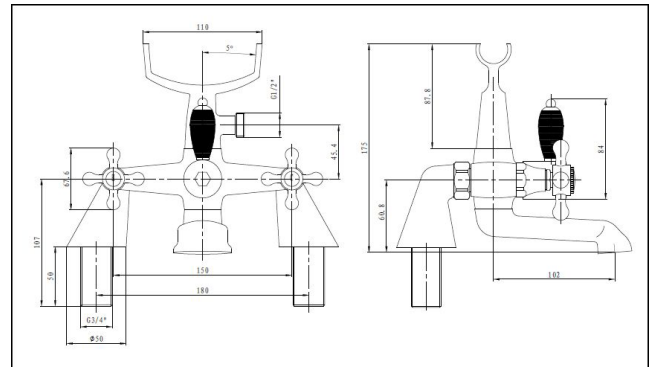

## FEATURES

- Hot and Cold 1/4 Turn Ceramic Disc's for long lasting smooth operation
- Shower Handset and Hose fittings Included
- Suitable for 2 tap hole deck mount
- UK Standard fitting - 3/4" BSP
- Recommended operating pressure: 0.5 bar
- Lifetime Warranty on body and 1 year guarantee on internal valve

## TECHNICAL DRAWING

## SPECIFICATIONS

<b>Width</b>	180
<b>Height</b>	175
<b>Depth</b>	192
<b>Product Range</b>	Melrose
<b>Material</b>	Brass