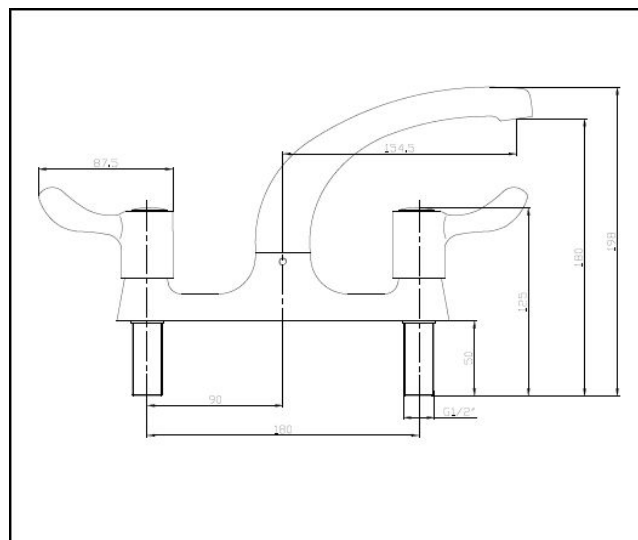

# Highlife Skara Chrome Deck Sink Mixer 10135

## FEATURES

- Twin Lever handle's for easy control of desired water flow and temperature
- 1/4 Turn Ceramic Disc's for long lasting smooth operation
- Supplied with fixing kit and 2x M10 flexi tails
- Suitable for 2 tap hole deck mount
- UK Standard fitting - 1/2" BSP
- Recommended operating pressure: 0.5 bar

## TECHNICAL DRAWING

## SPECIFICATIONS

<b>Width</b>	200
<b>Height</b>	160
<b>Depth</b>	145
<b>Product Range</b>	Skara
<b>Material</b>	Brass