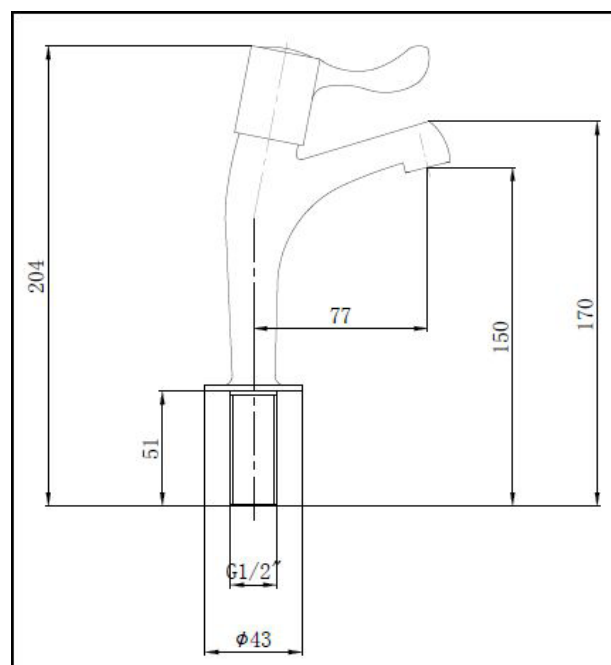

Highlife Skara Chrome Sink Pillar Taps

10130

FEATURES

- Twin Lever handle's for easy control of desired water flow and temperature
- 1/4 Turn Ceramic Disc's for long lasting smooth operation
- Supplied with fixing kit and 2x M10 flexi tails
- Suitable for 2 tap hole deck mount
- UK Standard fitting - 1/2" BSP
- Recommended operating pressure: 0.5 bar

TECHNICAL DRAWING

COLOUR/FINISH

Chrome

SPECIFICATIONS

Width	-
Height	160
Depth	100
Product Range	Skara
Material	Brass

FLOW RATES

Pressure (Bar)	0.5	1.0	2.0	3.0	4.0	5.0
Flow (L/Min)	9.5	13.9	19.2	24.9	-	-