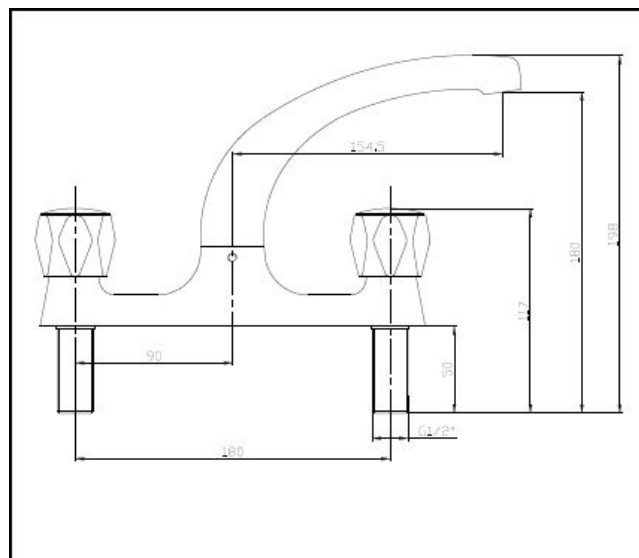

Highlife Skara Chrome Deck Sink Mixer 10035

FEATURES

- Twin turn handle's for easy control of desired water flow and temperature
- Easy Turn Ceramic Disc's for long lasting smooth operation
- Suitable for 1 tap hole deck mount
- UK Standard fitting - 1/2" BSP
- Recommended operating pressure: 0.5 bar
- Lifetime Warranty

TECHNICAL DRAWING

COLOUR/FINISH

Chrome

SPECIFICATIONS

Width	-
Height	160
Depth	145
Product Range	Skara
Material	Brass

FLOW RATES

Pressure (Bar)	0.5	1.0	2.0	3.0	4.0	5.0
Flow (L/Min)	2-2	32.5	-	-	-	-