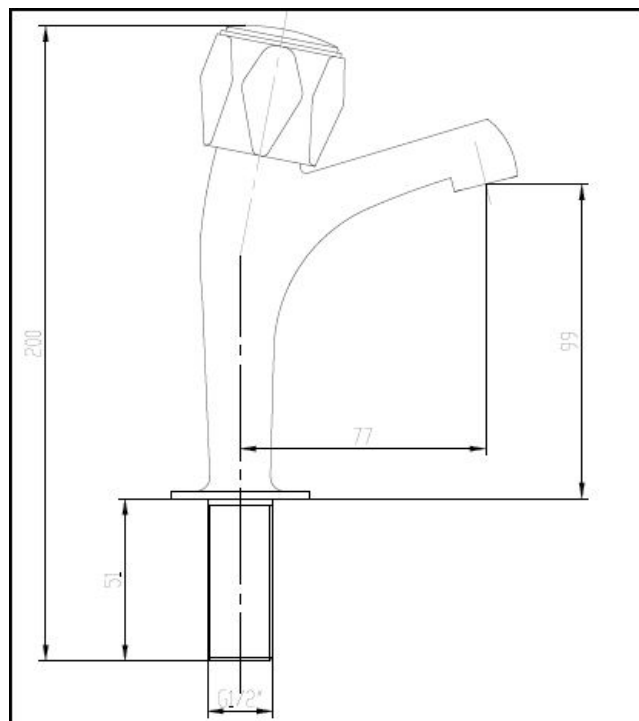

Highlife Skara Chrome Sink Pillar Taps

10030

FEATURES

- Twin turn handle's for easy control of desired water flow and temperature
- Easy Turn Ceramic Disc's for long lasting smooth operation
- Suitable for 2 tap hole deck mount
- UK Standard fitting - 1/2" BSP
- Recommended operating pressure: 0.5 bar
- Lifetime Warranty

TECHNICAL DRAWING

COLOUR/FINISH

Chrome

SPECIFICATIONS

Width	-
Height	155
Depth	100
Product Range	Skara
Material	Brass

FLOW RATES

Pressure (Bar)	0.5	1.0	2.0	3.0	4.0	5.0
Flow (L/Min)	13.5	2-	26	32.5	-	-